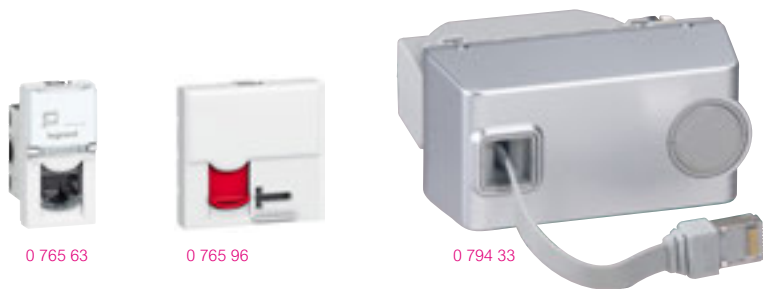

Legrand cabling system LCS²

category 6

RJ 45 sockets - Mosaic™ Programme

Sockets for snap-on trunking Black edition **p. 796**

Can be integrated in all supports (p. 834 to 851)
 Mechanisms to be equipped with support frames (p. 880) and plates (p. 878-879)
 With LCS² connector with fast connection thanks to integrated crimping take AWG 22 single-core cables up to AWG 26 and AWG multicore cables
 Contacts marked with dual colour code and wiring schemes T568 A and T 568 B
 Conform to standards ISO/IEC 11801 Ed. 2.0, amendment 2, EN 50173-1 and TIA/EIA 568 C